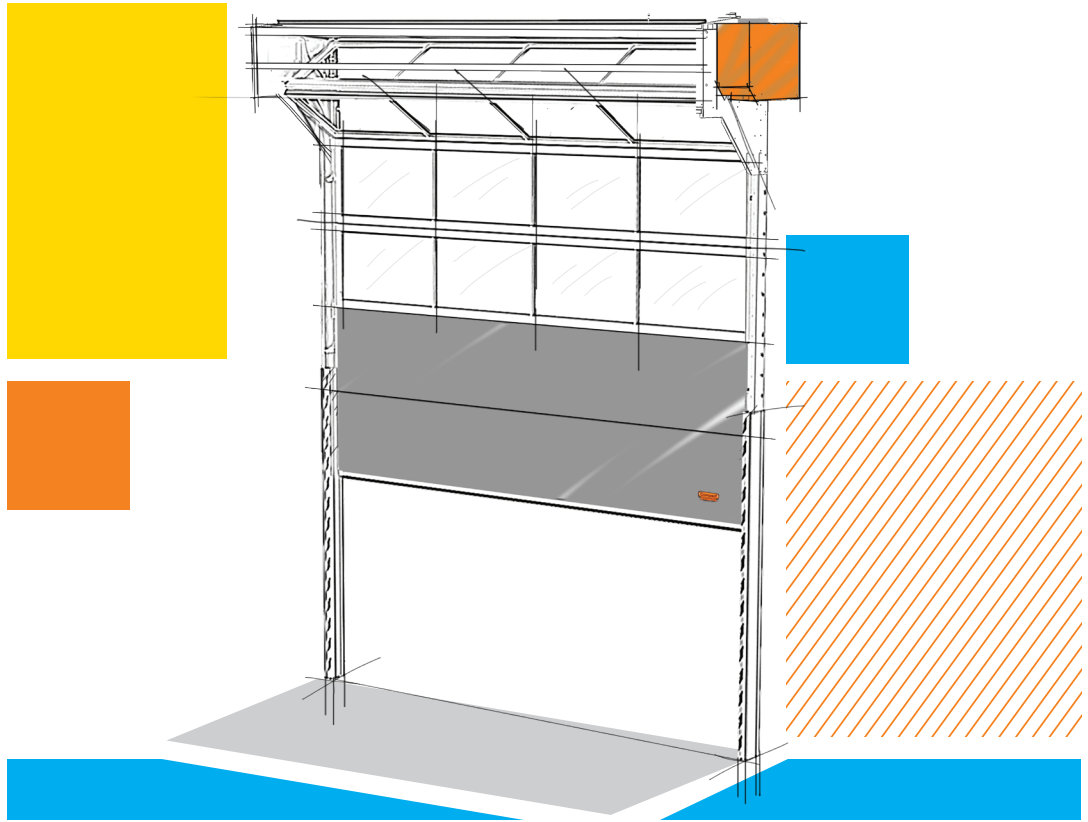

Compact Folding Door

Motor Shelter without
Door Shelter

Compact

FOLDING DOOR
Powered by Rolflex

SYMBOLS - ENGLISH

THIS INSTALLATION MANUAL MUST ONLY BE USED BY THE INSTALLER

Attention: Double check!

Check: if incorrect may not work properly or give rise to a safety hazard.

Attention: Storm package

If the door is supplied with a storm package, check the reference when you find this symbol in the manual.

SYMBOLE - DEUTSCH

DIESES INSTALLATIONSHANDBUCH DARF NUR VOM INSTALLATEUR VERWENDET WERDEN